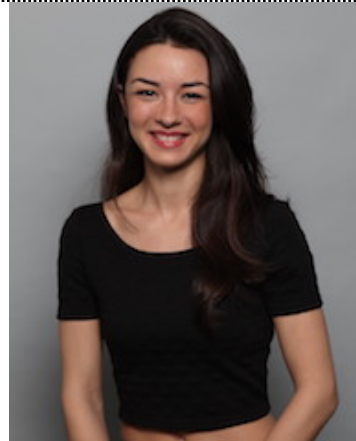

Mann, Megan

SAG-AFTRA, Website

Measurements

Height:	5'3"	Waist:	24.5
Weight :	105 lbs	Hips:	35
Eyes:	Brown	Dress:	0/2
Hair :	Brown	Shoe:	6
Bust:	32B		

Autos