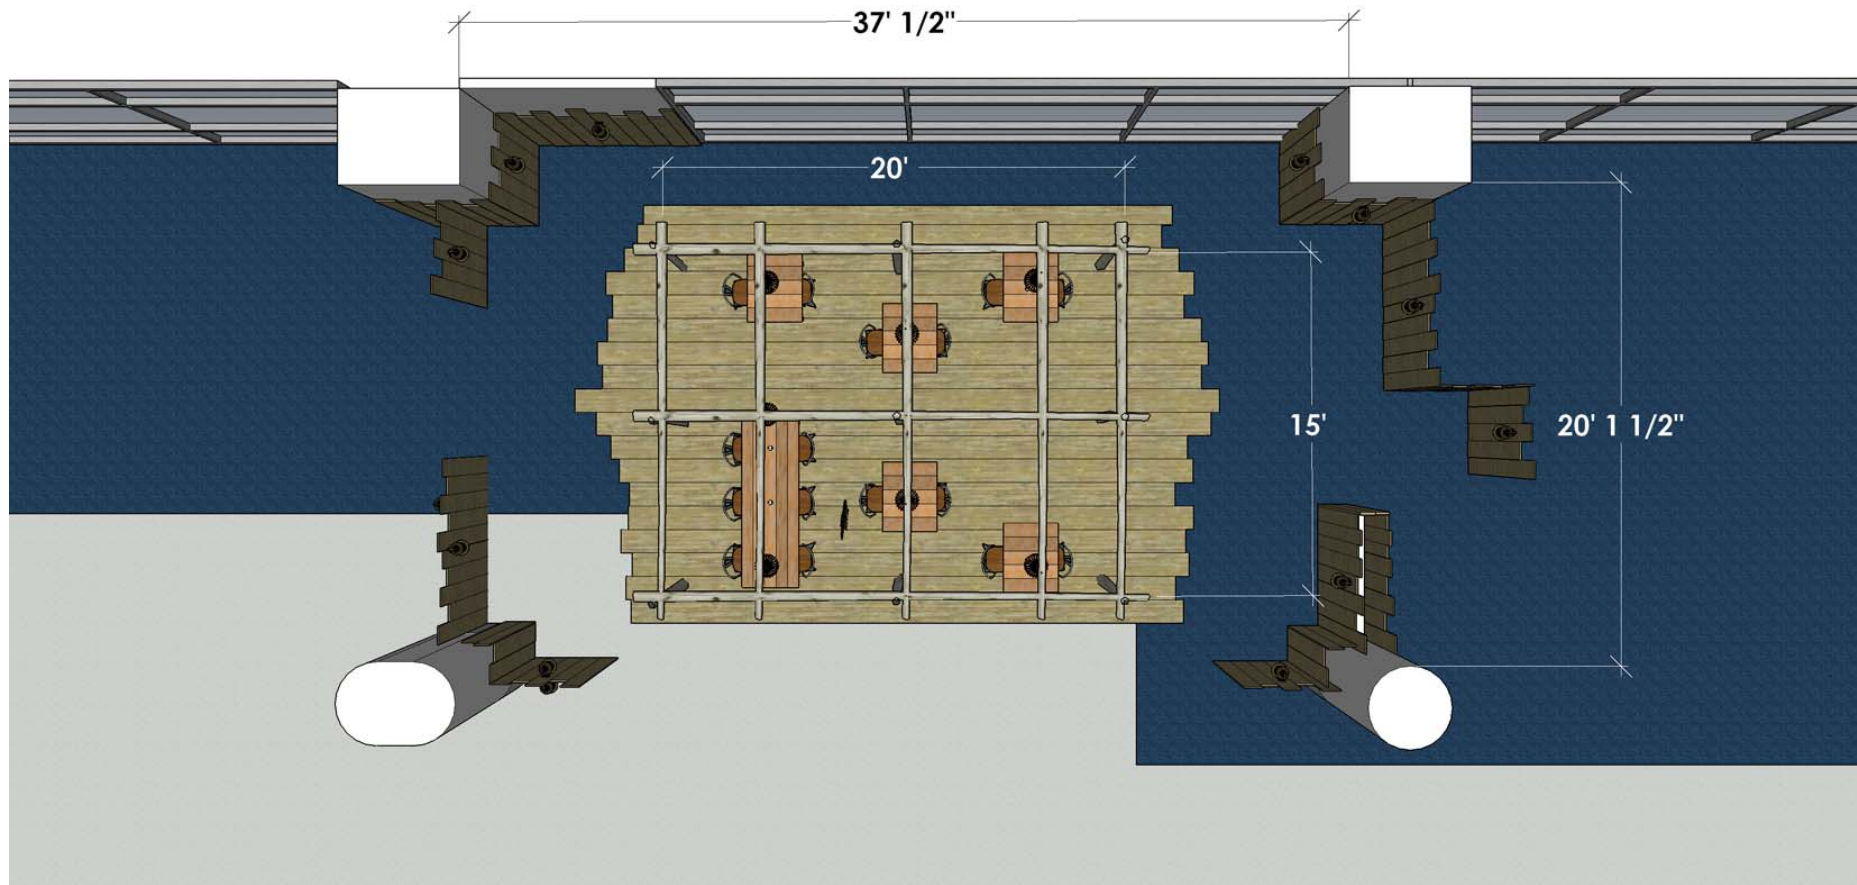

jetBlue[®] JFK AIRPORT RESTAURANT FOOTPRINT - GATE 27
Coca-Cola

jetBlue[®] JFK AIRPORT RESTAURANT FOOTPRINT - GATE 27
Coca-Cola